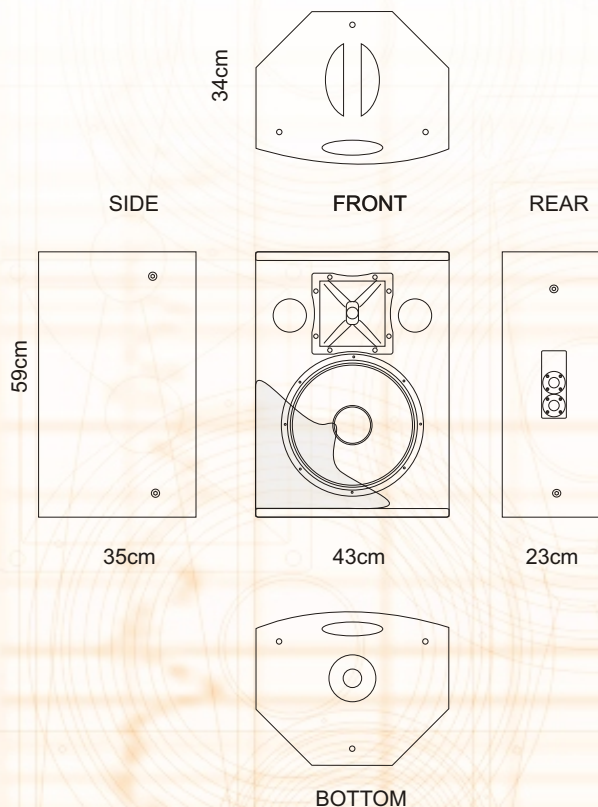

DG300S

Dimensions

COMPACT 2-WAY LOUDSPEAKER SYSTEM

Data Sheet

Physical

Dimensions mm (± 1 mm)

- Height **590**
- Front Width **430**
- Rear Width **180**
- Depth **350**
- Trapezoid Angle (degrees) **45° per side**

Weights Kilograms

- Net Weight **15**
- Shipping Weight **17**
- System Configuration **2way full range**

Enclosure Material

- Enclosure material **Birch Plywood of 15mm**
- Finish **Texture poliuretanic black paint**
- Suspension **6 point mounting suspension**
- Grille **Poweder coated perforated steel**
- Connectors **Two Neurik NL4 speakon**
- Optional Accessories **Fly clip with ring**

Performance

Frequency Response

- ± 5 dB **65Hz to 18KHz**
- -10 dB **60Hz**

Sensitivity (dB 1 watt @ 1 m)

- Full Range Passive **98dB**
- LF **98dB**
- HF **101dB**

Nominal Input Impedance (ohms)

- Full Range Passive **8**
- LF **8**
- HF **8**

Power Handling (watts cont. AES)

- LF **250**
- HF **50**

SPL (referenced to 1 m 1w)

- Full Range Passive **98dB**

Nominal Dispersion (degrees @ - 6 dB)

- Horizontal **90°**
- Vertical **70°**

- Product Series **DG**
- LF Subsystem & Loading **One 320mm woofer vented**
- HF Subsystem & Loading **One 25mm exit/25mm voice coil**
- Crossover 2 way **12/12dB**
- Sistem Protection **TW Guard**
- Operating Mode **Passive or BI AMP (passive LF/HF)**

Additional Date

DG300S DIMENSIONS TOP

LSS Advanced Speakers Systems

È impegnata in una continua ricerca al fine di migliorare i propri prodotti. Perciò alcuni dati dichiarati potrebbero essere variati o differire da i prodotti in uso. LSS garantisce i propri prodotti secondo le norme regolate dalla Comunità Europea.

LSS Advanced Speakers Systems

Via On. Longo 53 - 89024 Polistena (RC) ITALY
Tel. (39) 966 932199 - Fax (39) 966 933007
Email: lss@lss.it - Internet: www.lss.it