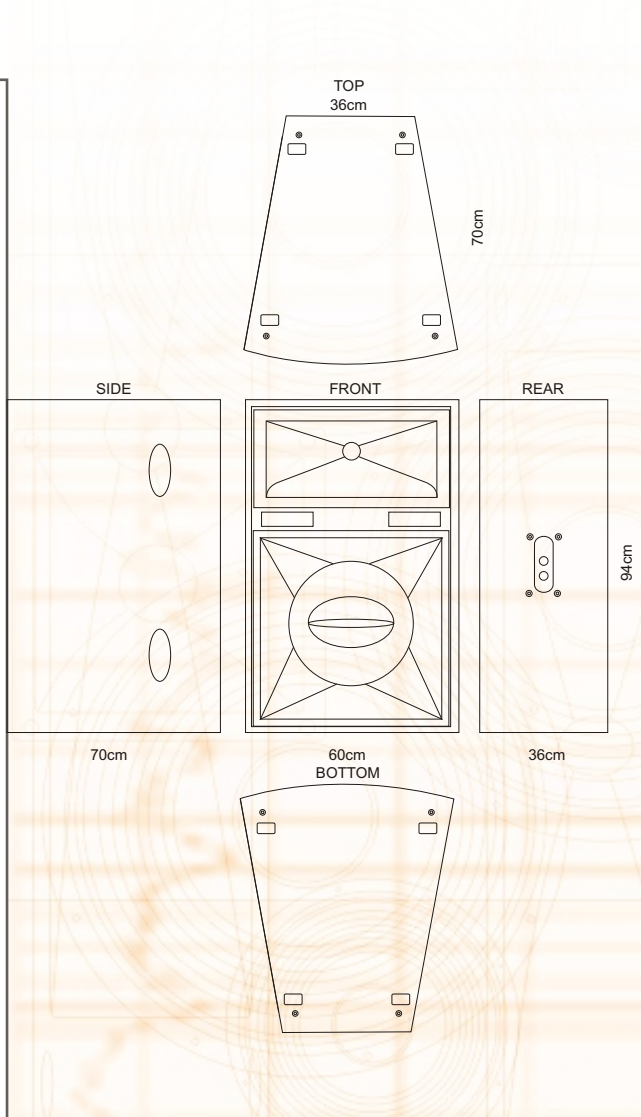

TREX

Horn-Loaded Long-Throw Loudspeaker

Data Sheet

Physical

Dimensions mm (± 1 mm)

- Height 940
- Front Width 600
- Rear Width 360
- Depth 700
- Trapezoid Angle (degrees) 13° per side

Weights Kilograms

- Net Weight 55
- Shipping Weight 60
- System Configuration Two-way full range

Enclosure Material

- Enclosure material Birch Plywood of 18mm
- Finish Texture poliuretanic black paint
- Suspension 8 point mounting suspension
- Grille Powder coated perforated steel
- Connectors Two Neutrik NL4 speakon
- Optional Accessories Fly clip with ring

Performance

Frequency Response

- ± 5 dB 75Hz to 18KHz
- -10 dB 65Hz

Sensitivity (dB 1 watt @ 1 m)

- Full Range 106dB
- LF 104dB
- HF 106dB

Nominal Input Impedance (ohms)

- •
- LF 8
- HF 16

Power Handling (watts cont. AES)

- LF 400
- HF 200

SPL (referenced to 1 m 1w)

- Full Range Passive 106dB

Nominal Dispersion (degrees @ - 6 dB)

- Horizontal 60°
- Vertical 40°

- Product Series TREX
- LF Subsystem & Loading **One 380mm woofer Horn**
- HF Subsystem & Loading **One 50mm exit/75mm voice coil**
- Crossover 2 way Electronic
- Sistem Protection Active with external digital controller
- Operating Mode Active **BI AMP**

Additional Date

Dimensions

LSS Advanced Speakers Systems

è impegnata in una continua ricerca al fine di migliorare i propri prodotti. Perciò alcuni dati dichiarati potrebbero essere variati o differire da i prodotti in uso. LSS garantisce i propri prodotti secondo le norme regolate dalla Comunità Europea.

LSS Advanced Speakers Systems

Via On. Longo 53 - 89024 Polistena (RC) ITALY
Tel. (39) 966 932199 - Fax (39) 966 933007
Email: lss@lss.it - Internet: www.lss.it