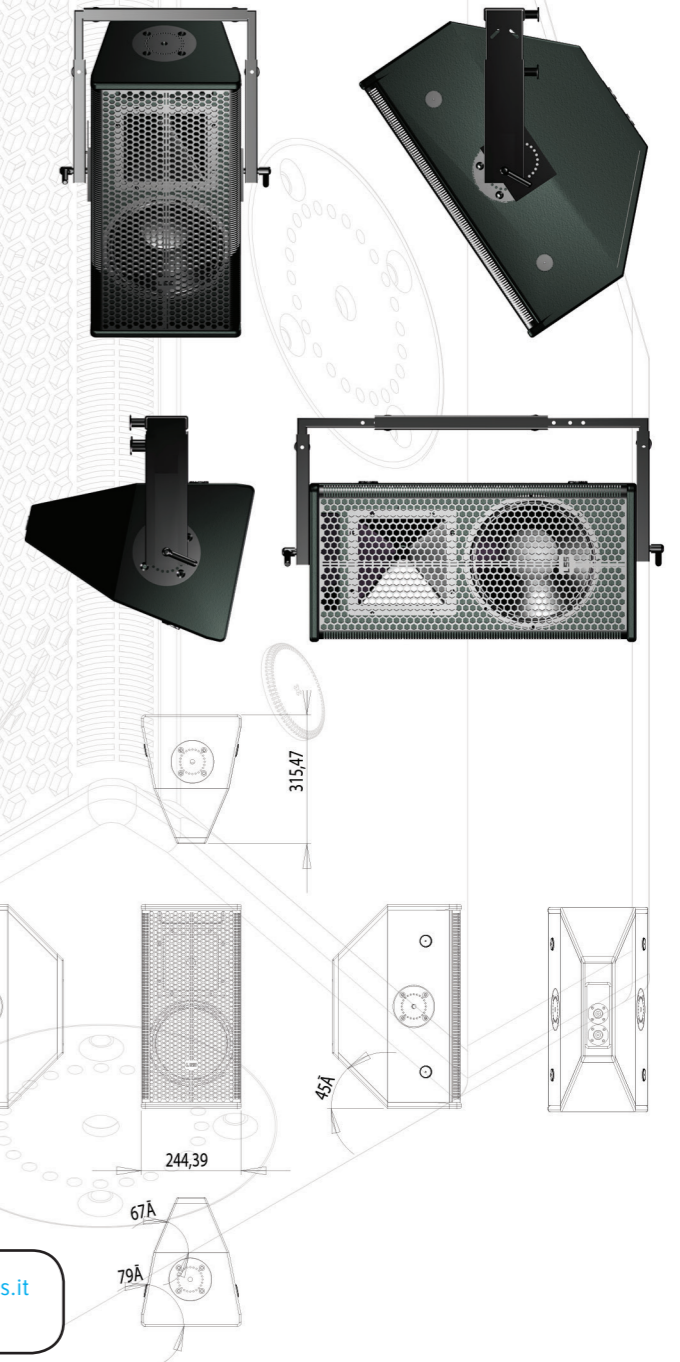

A UNIQUE SOLUTION FOR A BROAD RANGE OF NEEDS. KOMPASS LINE IS THE NEW COMPACT AND VERSATILE SOLUTION TO SATISFY ANY INSTALLATION, TOURING AND RENTAL NEEDS.

THE INNOVATIVE KOMPASS DESIGN CONFERS SUPERIOR APPLICATION FLEXIBILITY AND CUSTOMER USABILITY. THE MULTI ANGLE SPEAKER DESIGN AND THE MULTI-PURPOSE ADJUSTABLE BRACKET MAKE TOGETHER A POWERFUL TOOL TO:

- Increase customer usability
- Boost flexibility
- Increase operator performance

The Kompass product line ensure top sound performance, fidelity and overall product quality in line with the LSS “feelosophy”.

COMPACT MULTIFUNCTION SYSTEM

KEY FEATURES

- 8” LF Neodymium Driver in Vented Enclosure
- Powering Mode: Full Range Passive
- 1” Compression Driver with Rotable Horn
- For Touring or Permanent Installation
- Multi-purpose Bracket Included

FREQUENCY RESPONSE	±5 dB 60Hz ~ 20 kHz -10 dB 40 Hz
SENSIVITY (1 Watt @ 1 m) Max SPL Calculated	94dB 118 dB
NOMINAL INPUT IMPEDANCE (Ω)	8 Ω
POWER HANDLING (Watts Cont. AES)	Peak power 300 W 1200 W
NOMINAL DISPERSION (@ -6 dB)	90° (H) x 40° (V)
DIMENSIONS mm (±1 mm) (H x W x D)	500 x 245 x 315
WEIGHT	10 Kg

AVAILABILITY: ONLY IN PRE-ORDER

Please check our website www.lss.it for more info or write us an email to info@lss.it we will be happy to answer your questions and contact you as soon as possible.